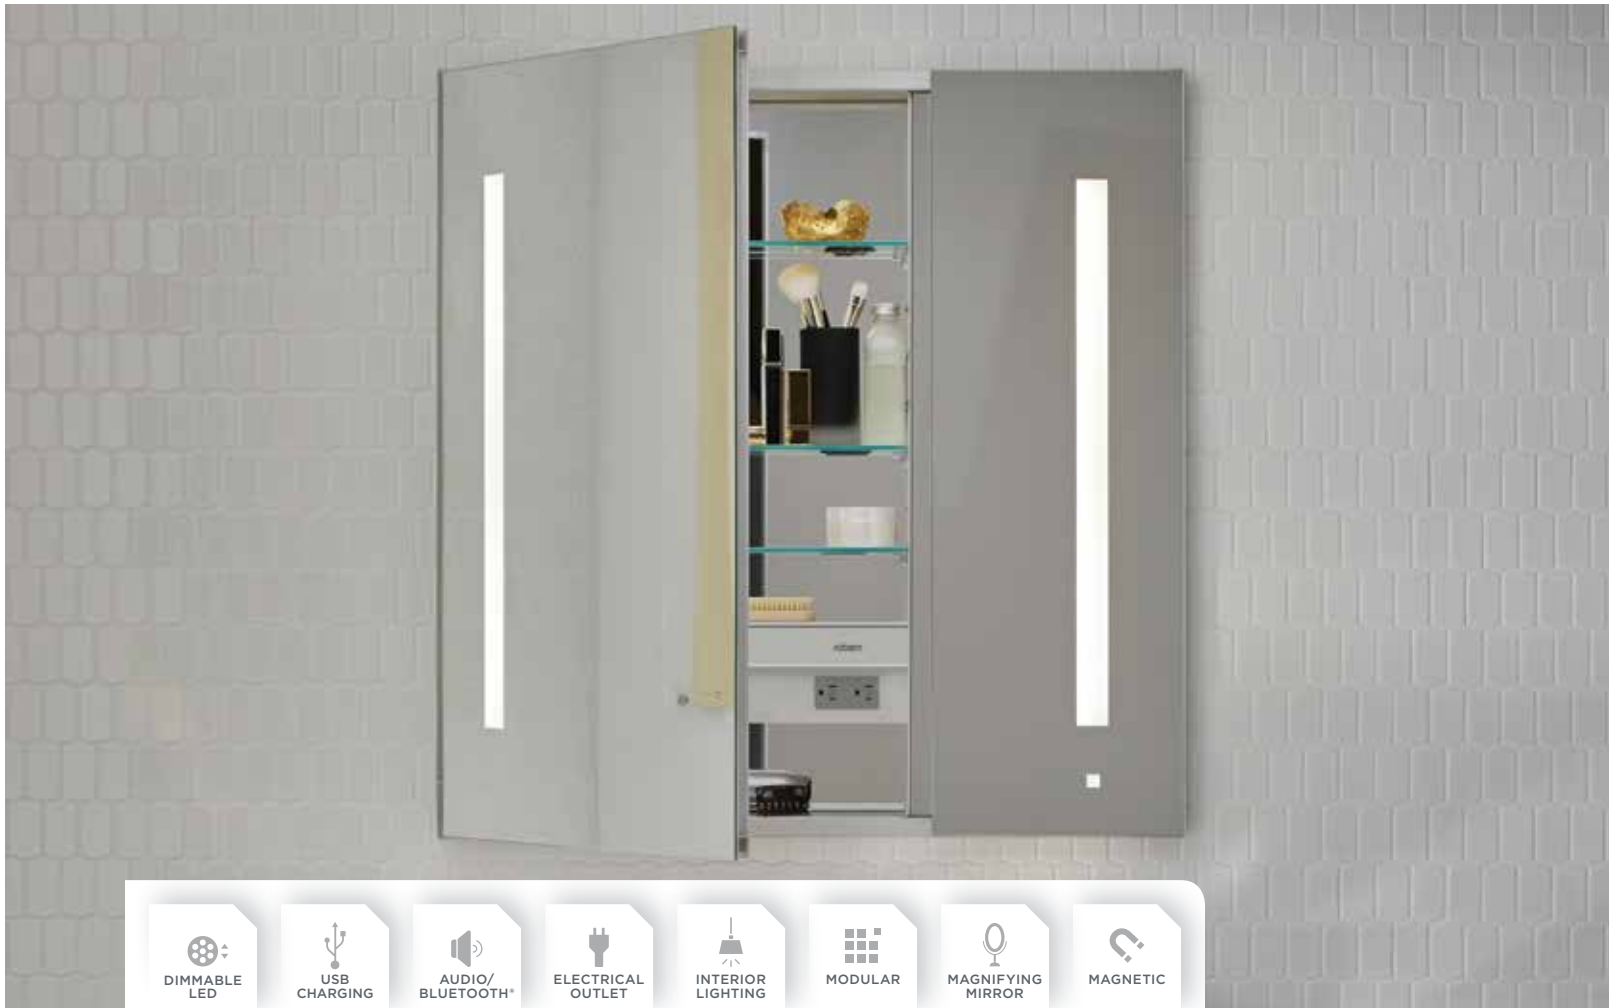

MEDICINE CABINETS THE EVOLUTION OF ORGANIZATION.

AiO® Lighted Medicine Cabinets merge sleek design with state-of-the-art features to enhance your routine. LUM™ Lighting technology with one-touch dimming creates the perfect level of illumination, and the built-in, Bluetooth®-enabled OM™ Audio transforms your medicine cabinet into a sound system.

The moisture-resistant interior features adjustable shelves and additional lighting, along with two magnification mirrors for fine-tuning tasks. Razor holders and magnetic storage strips keep styling tools organized. **This is the medicine cabinet with everything.**