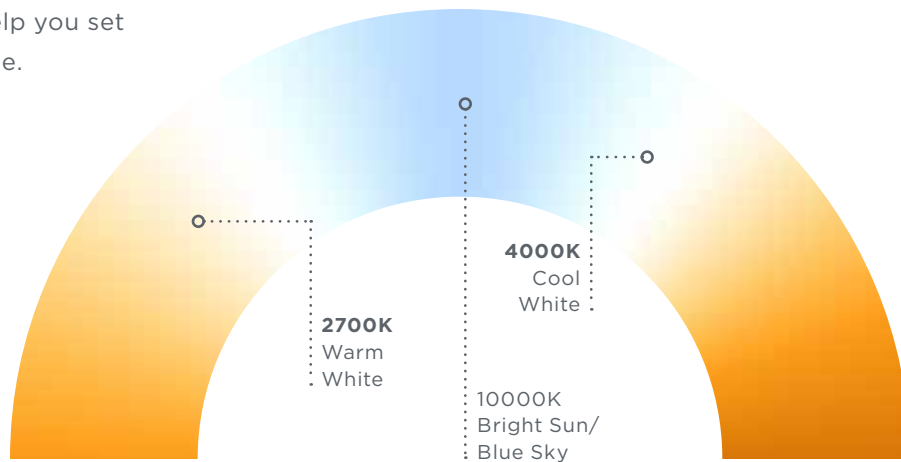

LED COLOR TEMPERATURE (KELVIN)

Two options help you set the perfect tone.

2700 KELVIN NEW!

WARM WHITE LED LIGHTING

Warm, relaxing tones (2700K) replicate indoor light to help you unwind before bed or ease into your morning.