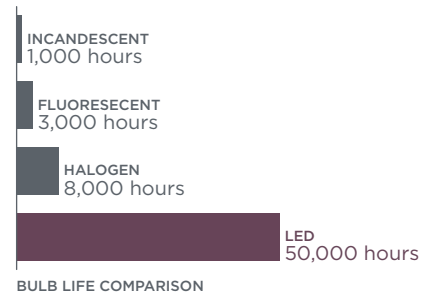

TECHNOLOGY

LUM™ LIGHTING

One-Touch:
turns lights on/off
Touch and Hold:
dims and brightens

ONE-TOUCH TASK LIGHTING FOR YOUR BEST LOOK

LUM Lighting provides high-efficiency illumination with a 2700 or 4000K color temperature for a bright, natural feel. The integrated LED light, engine, and dimmer offer smooth and continuous dimming — no flicker, shimmer, pop-on, or buzzing.

The elegant capacitive-touch dimming switch controls the lighting from the mirror itself, adding convenience and eliminating guesswork. Simply touch and hold to find the perfect intensity for the task at hand.