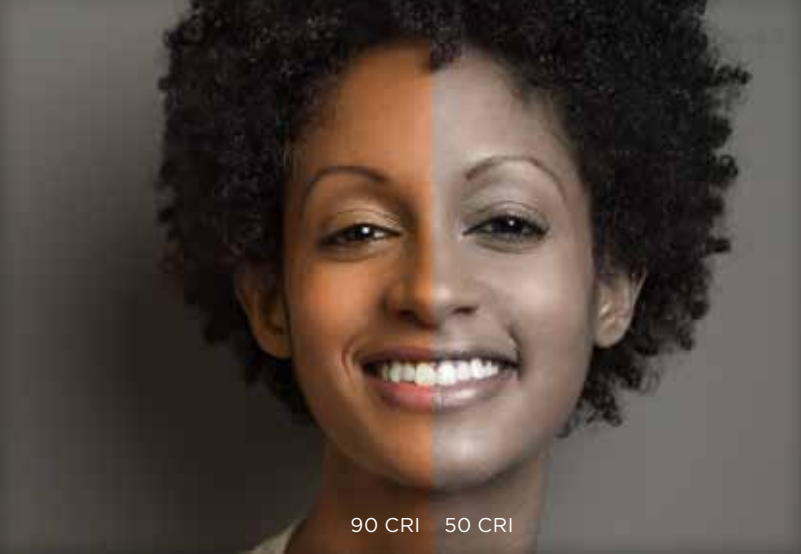

90 CRI 50 CRI

Bright, consistent output lets you see yourself in the best light.