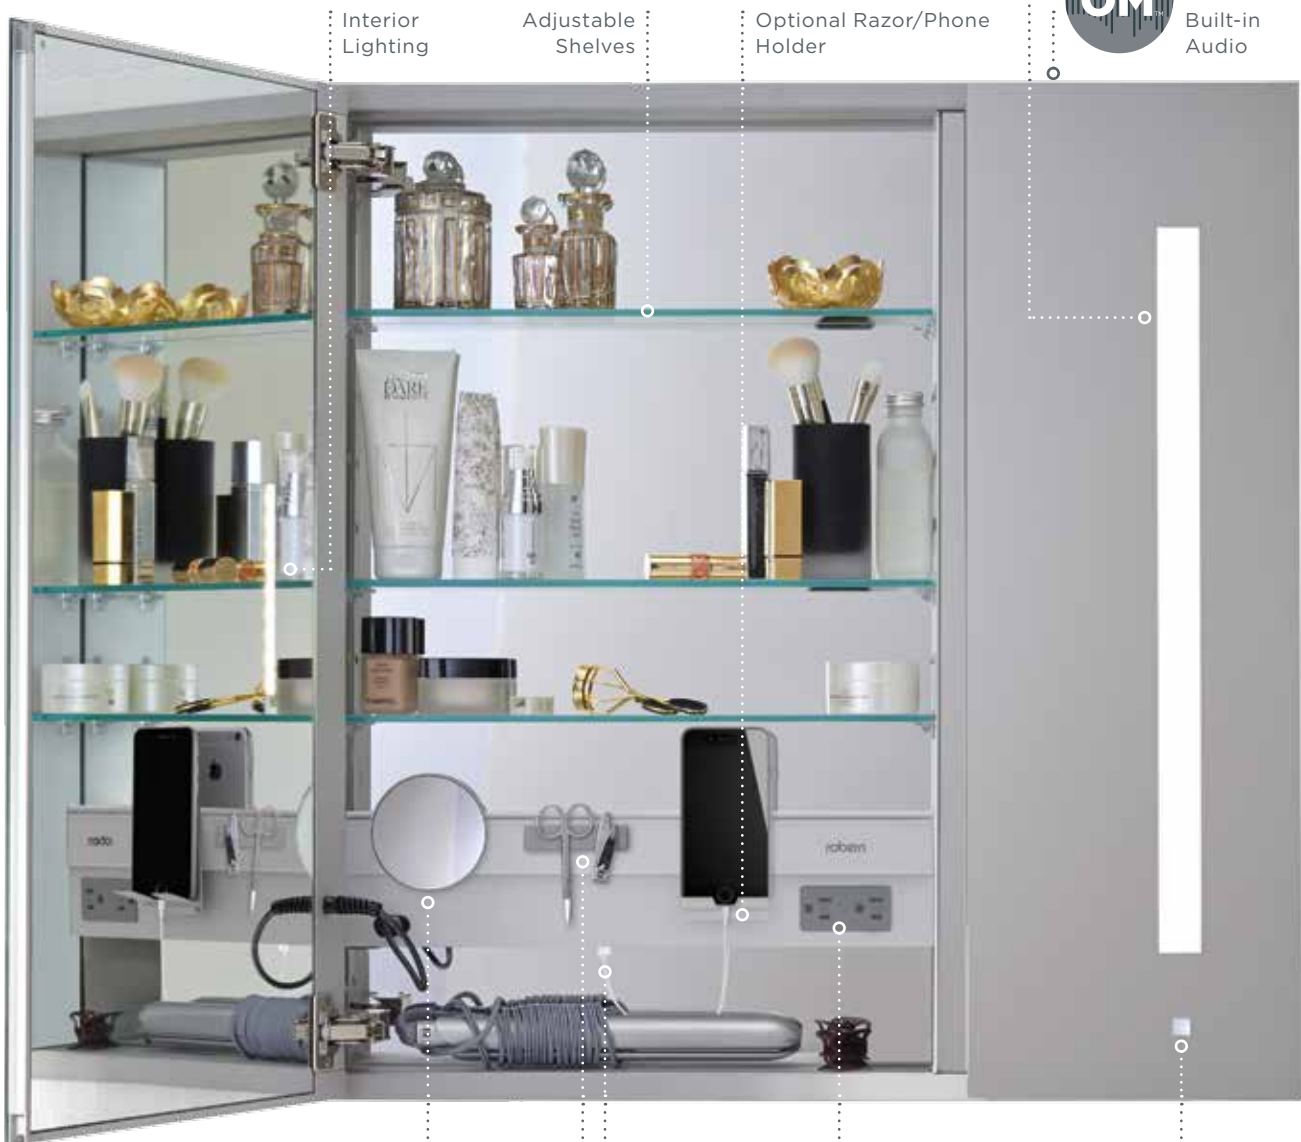

30 Inches High

40 Inches High

70 Inches High

THE AiO[®] LIGHTED MEDICINE CABINET

With updated features designed to meet your changing needs, the AiO Lighted Medicine Cabinet combines timeless style with cutting-edge technology. Integrated electrical outlets and USB ports make multi-tasking a breeze. An Entice magnification mirror highlights the finer details of your daily prep. The magnetic storage strip, razor holder, accessory trays, and adjustable shelving easily accommodate your must-have essentials. Whether you're getting ready for a morning meeting or a night on the town, the AiO Lighted Medicine Cabinet brings effortless ease to your routine.

Integrated Dimmable LED Lights

Built-in Audio

Interior Lighting

Adjustable Shelves

Optional Razor/Phone Holder

PREMIUM CRAFTSMANSHIP

Magnetic Magnifying Mirror

Magnetic Storage Strip

USB Charging Ports

Electrical Outlets

One-Touch Lighting Control

Robern's AiO® Lighted Medicine Cabinet was named one of Better Homes and Gardens **30 Most Innovative Products**.

Magnetic Storage Strip

Electrical Outlets & USB Charging Ports

Magnifying Mirror

Optional Entice® Magnification Mirror

Three Mirror Design

Interior Lighting

THE AiO[®] LIGHTED MEDICINE CABINET

CHOOSE YOUR SIZE

30 INCHES HIGH

24 x 30