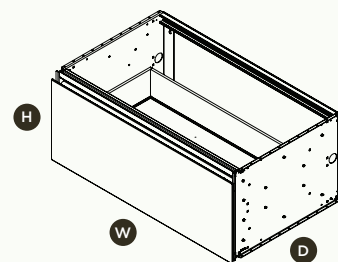

Select the **height** for each drawer column based on multiples of 7-½" and 15" (Cartesian drawer height options **H**). Columns may be varying heights, but all columns within a design must be the same depth and must connect to the countertop. Every drawer within a single column must be the same width and depth. The ideal height for your countertop is 34-½" off the ground.

7-½" drawer type options

- Tip Out Drawer
- Plumbing Drawer
- Full Drawer
- False Front

15" drawer type options

- Plumbing Drawer
- Full Drawer

Note: When using an undercounter sink, the first 15" requires plumbing clearance. Ganging kits are required to combine more than one column of drawers. Side kits are available up to 30".

Select the desired **depth** **D** of your entire vanity solution by choosing either 18" (for a 19" depth vanity top) or 21" (for a 22" depth vanity top).

NOTE: All columns must be the same depth.

In this example, the overall width of the vanity is 96" using 12" and 24" wide drawers. The overall column height is 15" using 7-½" high drawers. And the depth of the vanity is 21".