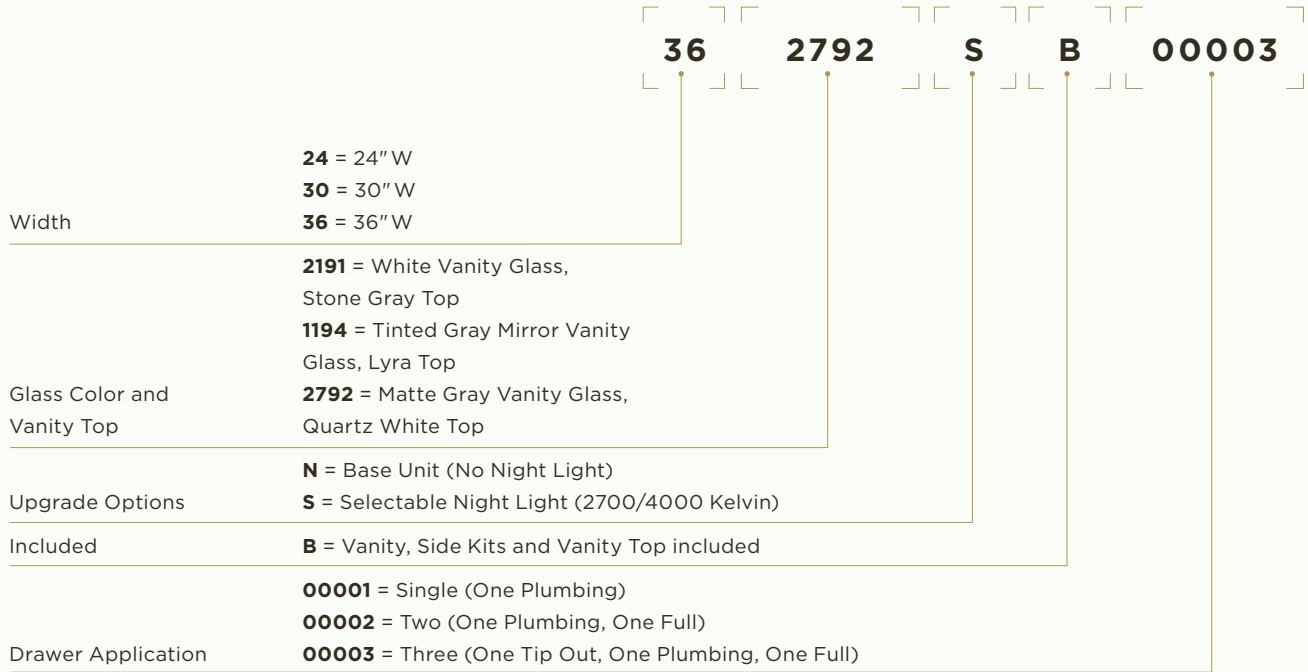

VM
36H2
D21
F
60
S

Dimensions	<p>12H1 = 12" W × 7-½" H</p> <p>12H2 = 12" W × 15" H</p> <p>24H1 = 24" W × 7-½" H</p> <p>24H2 = 24" W × 15" H</p> <p>30H1 = 30" W × 7-½" H</p> <p>30H2 = 30" W × 15" H</p> <p>36H1 = 36" W × 7-½" H</p> <p>36H2 = 36" W × 15" H</p>
Depth	<p>D18 = 18"</p> <p>D21 = 21"</p>
Drawer Application	<p>P = Plumbing</p> <p>F = Full</p> <p>T = Tip Out*</p> <p>R = False Fronts*</p>
Glass Color	<p>Essentials Palette</p> <p>11 = Tinted Gray Mirror</p> <p>20 = Black</p> <p>21 = White</p> <p>Classic Palette</p> <p>16 = Matte Sand</p> <p>17 = Matte Slate</p> <p>22 = Beach</p> <p>26 = Matte White</p> <p>27 = Matte Gray</p> <p>28 = Matte Black</p> <p>60 = Reeded White</p> <p>61 = Reeded Brass</p> <p>Inspire Palette</p> <p>12 = Satin Bronze</p> <p>19 = Satin White</p>
Upgrade Options	<p>N = Base Unit (No Night Light)</p> <p>S = Selectable Night Light (2700/4000 Kelvin)</p>

*Tip Out Drawer and False Fronts only available in 7-½" height; vanity top sold separately

Model Number Key

CURATED VANITIES

Model Number Key

FREESTANDING VANITIES

	VM [24H3] D21 A [11] S
Dimensions	24H3 = 24" W × 22-½" H 30H3 = 30" W × 22-½" H 36H3 = 36" W × 22-½" H
Depth	D21 = 21"
Drawer Application	A = H1 False Front, H2 Plumbing Drawer, H3 Side Kit Pair, Polished Stainless Steel Leg
Glass Color	Essentials Palette 11 = Tinted Gray Mirror 21 = White Classic Palette 26 = Matte White 27 = Matte Gray 60 = Reeded White
Upgrade Options	N = Base Unit (No Night Light) S = Selectable Night Light (2700/4000 Kelvin)