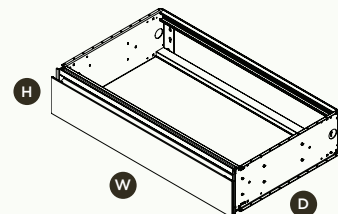

Modular Vanities

1 CHOOSE YOUR OVERALL WIDTH, HEIGHT, AND DEPTH

Select the overall **width** of your vanity using multiples of 12", 24", 30", and 36" (Cartesian drawer width options **W**) to create the overall length that you would like. This defines the number of columns and width of each column that you can build upon.

Select the **height** for each drawer column based on multiples of 7-½" and 15" (Cartesian drawer height options **H**). Columns may be varying heights, but all columns within a design must be the same depth and must connect to the countertop. Every drawer within a single column must be the same width and depth. The ideal height for your countertop is 34-½" off the ground.

7-½" drawer type options

- Tip Out Drawer
- Plumbing Drawer
- Full Drawer
- False Front

15" drawer type options

- Plumbing Drawer
- Full Drawer

Note: When using an undercounter sink, the first 15" requires plumbing clearance. Ganging kits are required to combine more than one column of drawers. Side kits are available up to 30".

Select the desired **depth** **D** of your entire vanity solution by choosing either 18" (for a 19" depth vanity top) or 21" (for a 22" depth vanity top).

NOTE: All columns must be the same depth.

In this example, the overall width of the vanity is 96" using 12" and 24" wide drawers. The overall column height is 15" using 7-½" high drawers. And the depth of the vanity is 21".